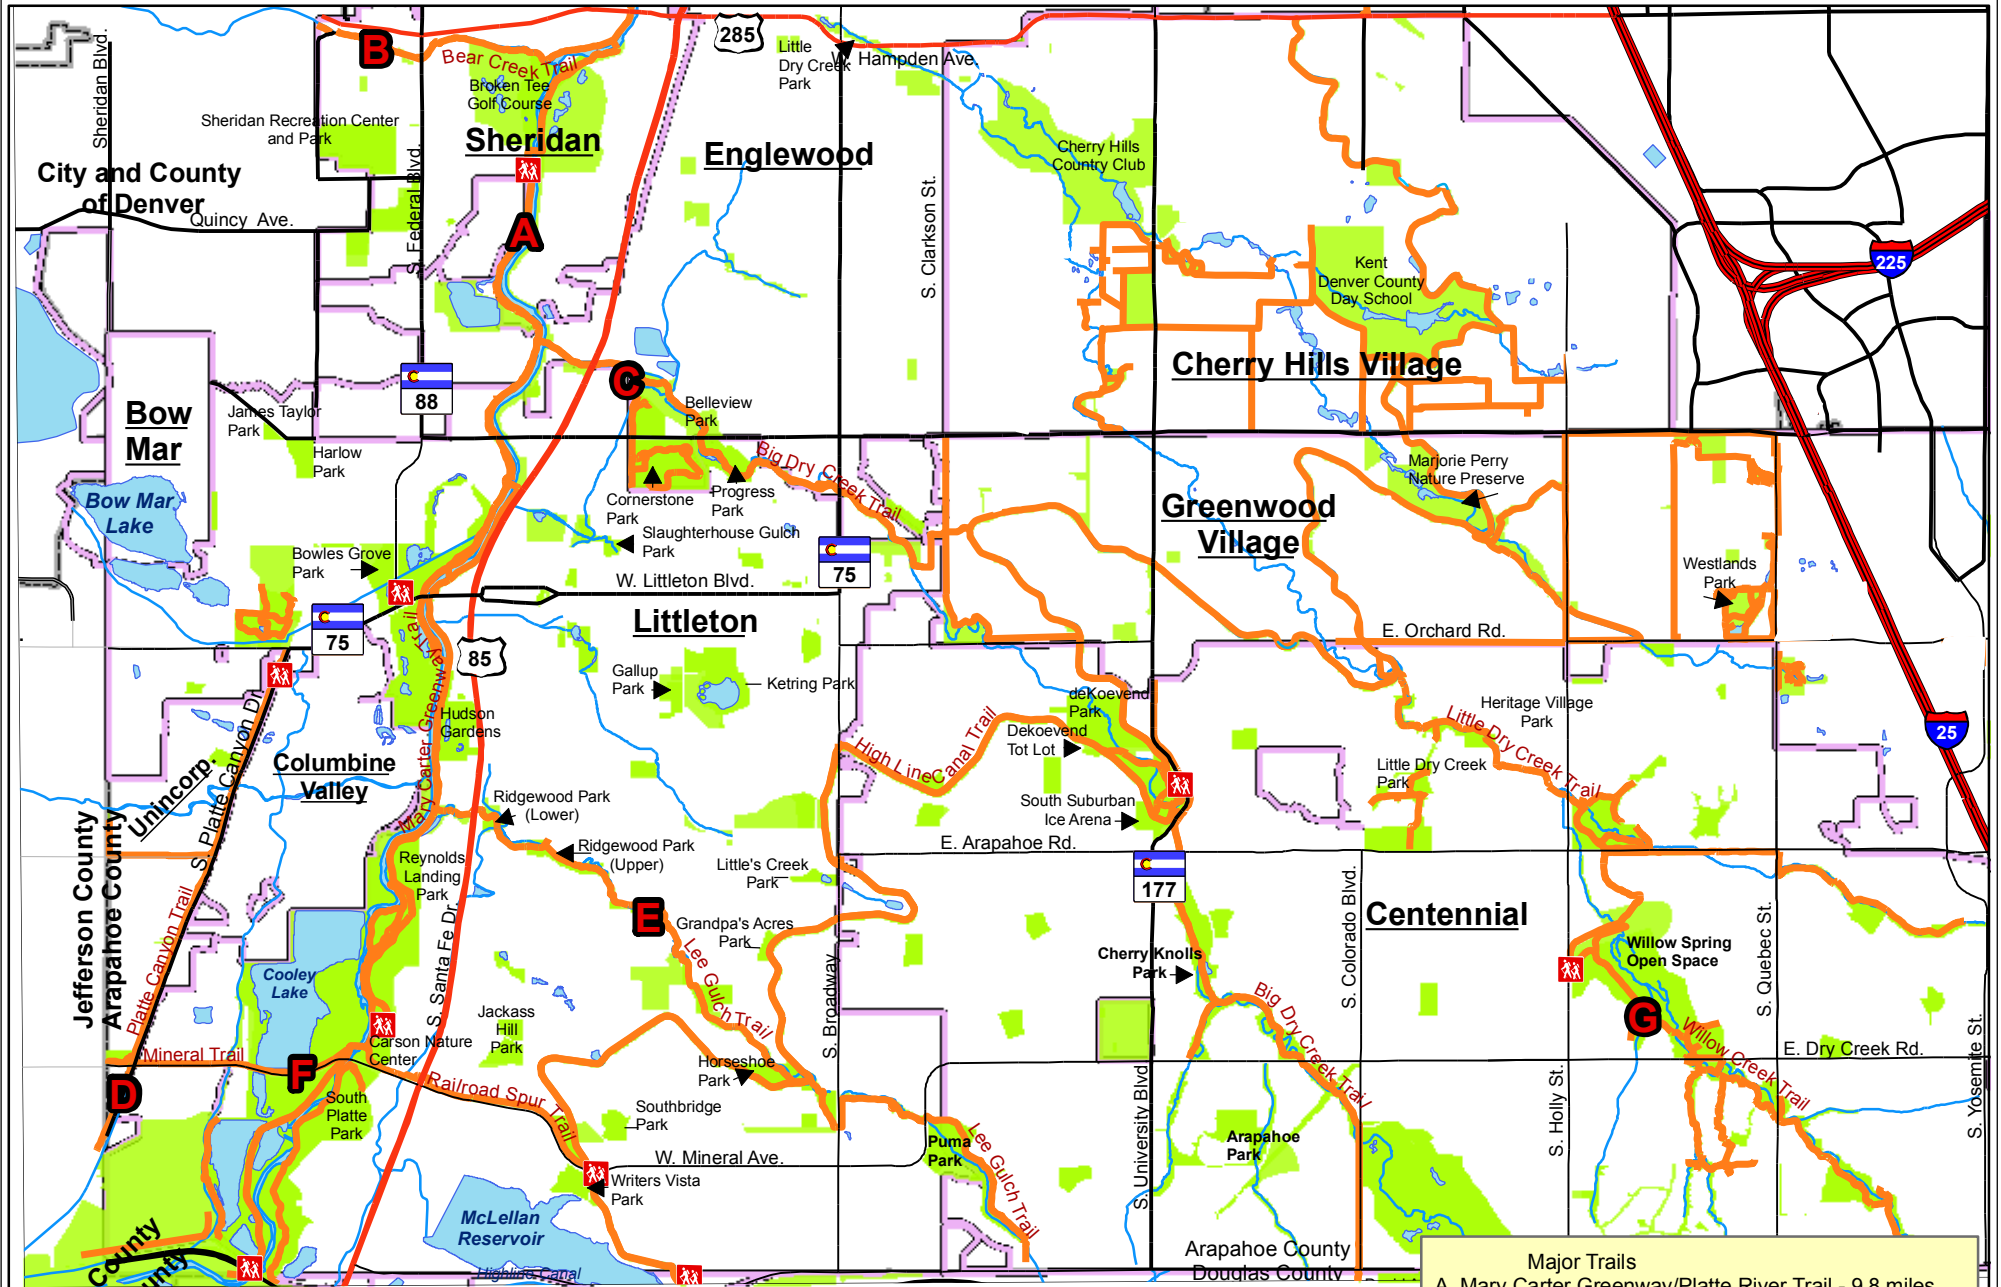

South Suburban Parks Foundation Trail Guide

	Trail Head with Parking		Stream
	Trails		Lake
	Arterial		Park
	State Highway		Jurisdiction Boundary
	US Highway		County
	Interstate		

Major Trails	
A.	Mary Carter Greenway/Platte River Trail - 9.8 miles.....
B.	Bear Creek Trail - 1.5 miles.....
C.	Big Dry Creek Trail - 5.4 miles.....
D.	Columbine/Platte Canyon Trail - 4.0 miles.....
E.	Lee Gulch Trail/Ivan Thomas Greenway - 4.6 miles...
F.	Mineral/Railroad Spur Trail - 2.4 miles.....
G.	Willow Creek Trail - 6.1 miles.....